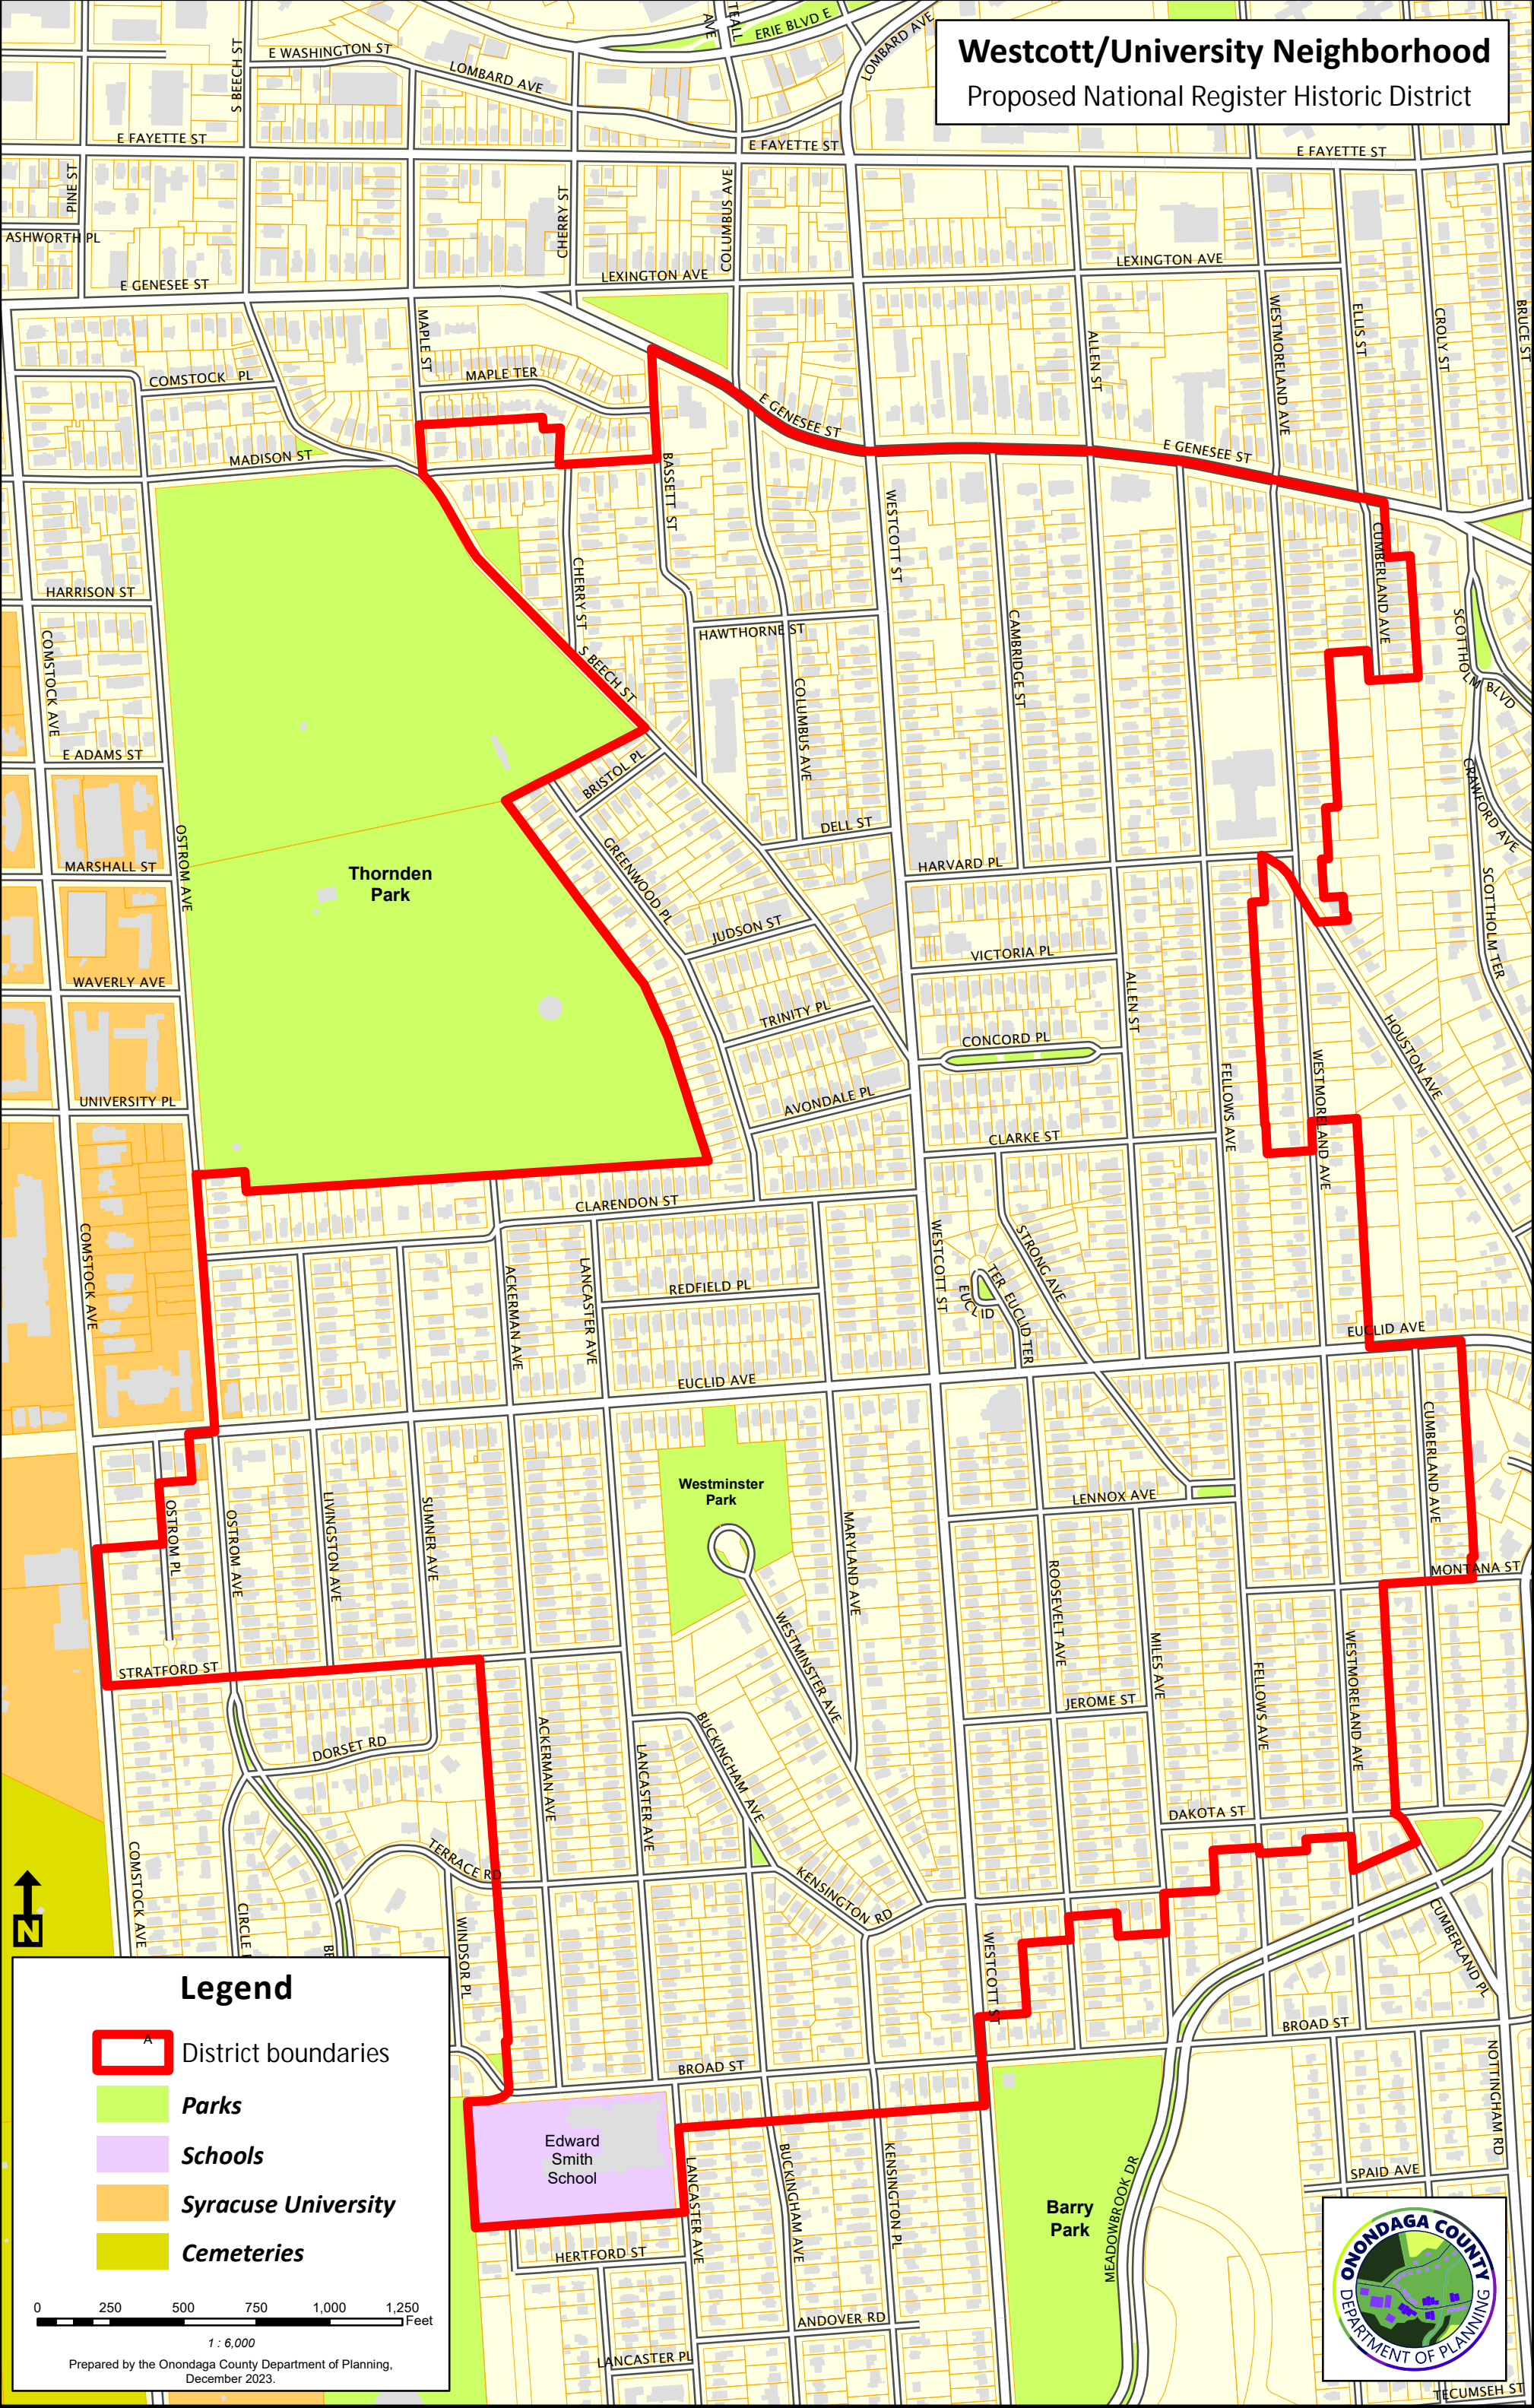

# Westcott/University Neighborhood

## Proposed National Register Historic District

### Legend

-  District boundaries
-  Parks
-  Schools
-  Syracuse University
-  Cemeteries

1 : 6,000

Prepared by the Onondaga County Department of Planning, December 2023.