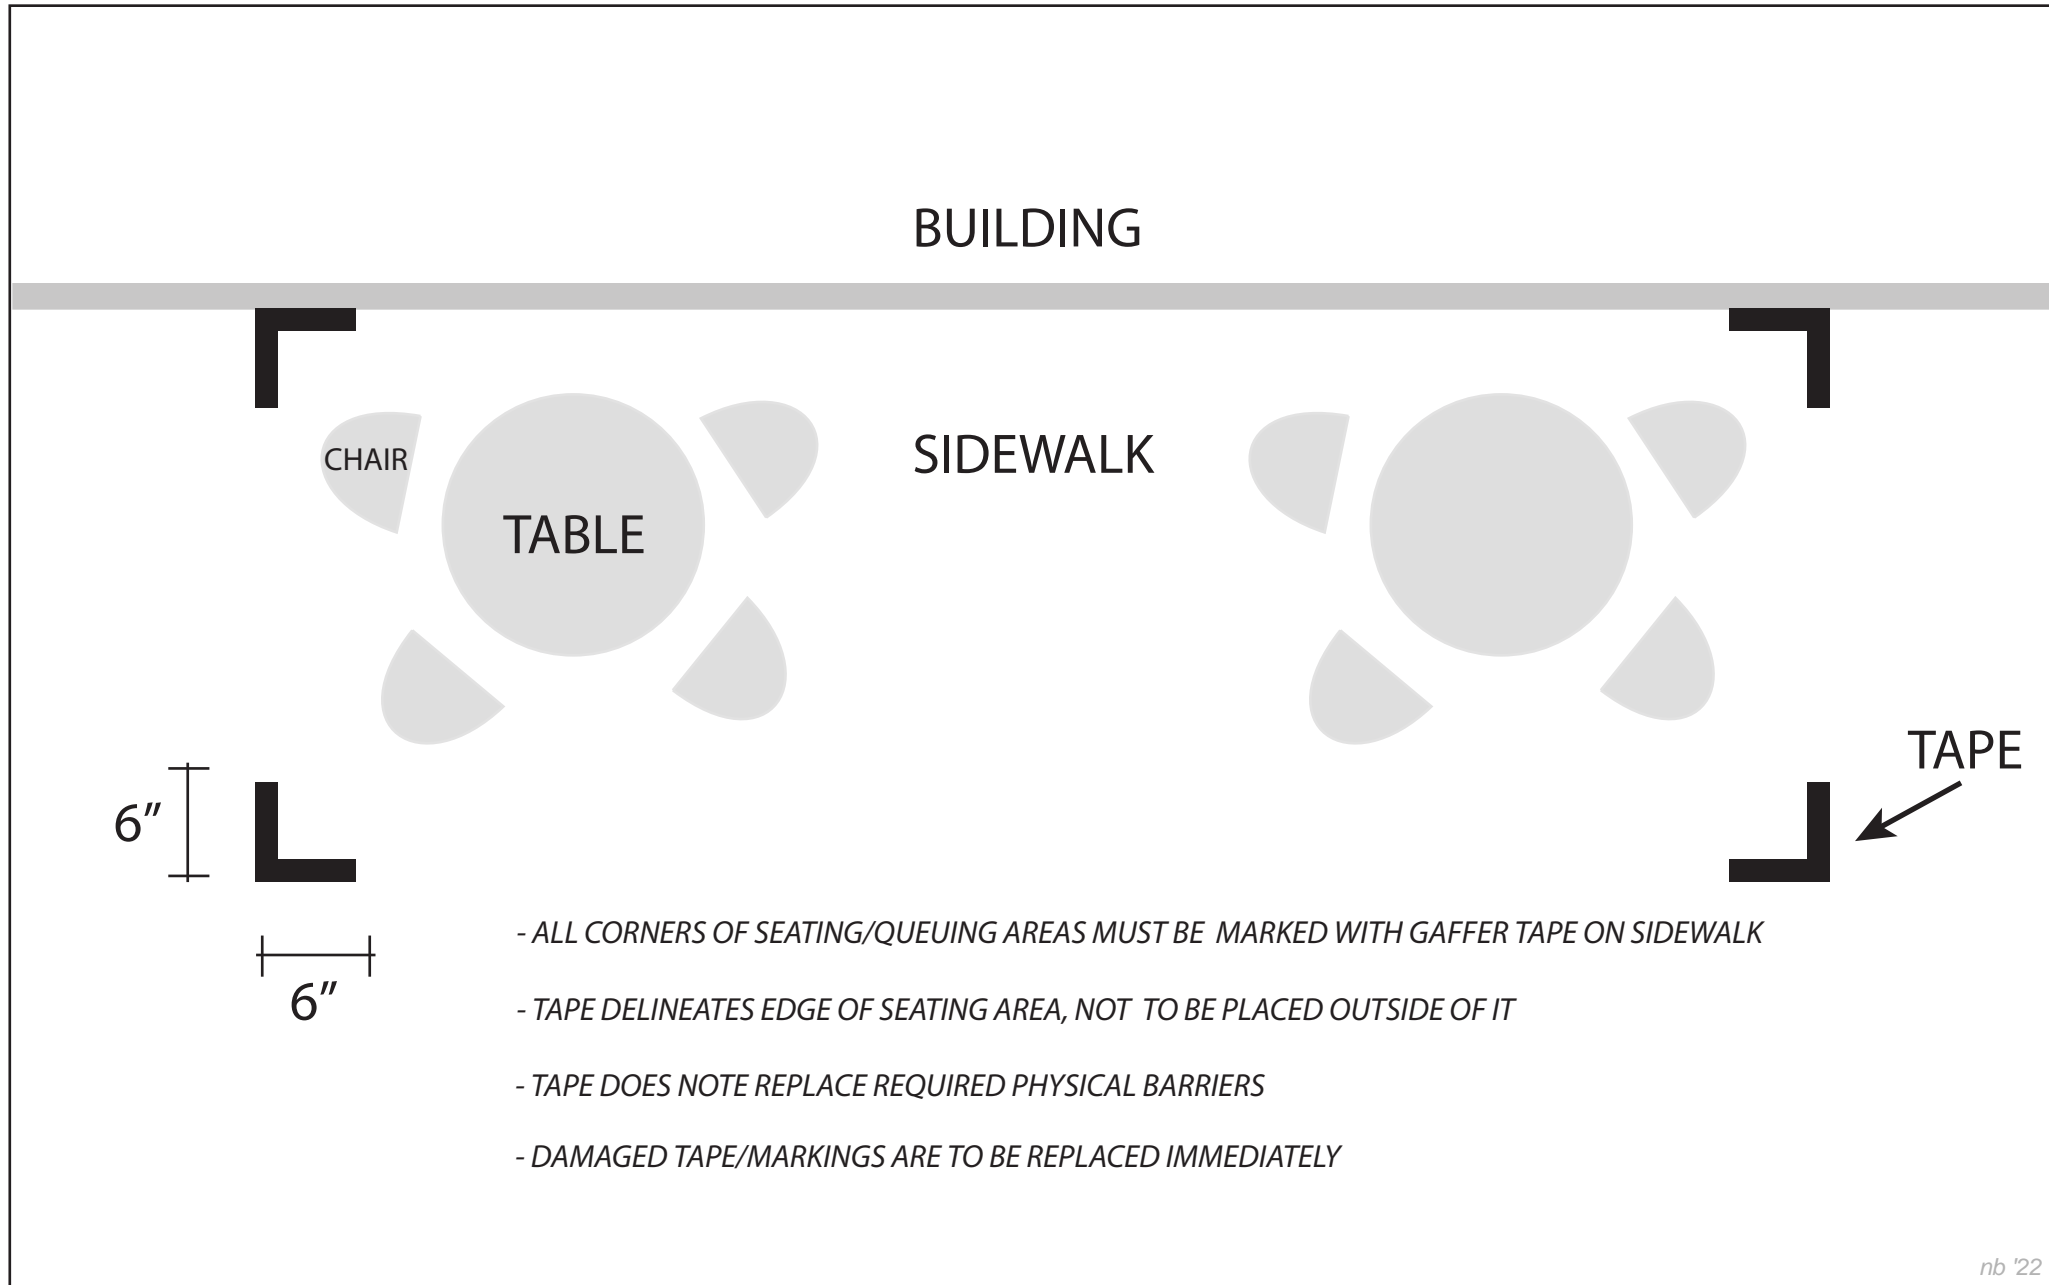

SIDEWALK CAFE CONCEPTUAL DIAGRAM - SITE PLAN

nb '22

NOT TO SCALE
CONCEPTUAL DRAWING ONLY
SITE CONDITIONS AND LAYOUT MAY VARY

MARK CORNERS OF SEATING AREA WITH GAFFER TAPE
ON SIDEWALK TO DELINEATE BOUNDARY.

SIDEWALK CAFE CONCEPTUAL DIAGRAM - MARKINGS

nb '22

NOT TO SCALE
CONCEPTUAL DRAWING ONLY
SITE CONDITIONS AND LAYOUT MAY VARY

MARK CORNERS OF SEATING AREA WITH GAFFER TAPE
ON SIDEWALK TO DELINEATE BOUNDARY.

SIDEWALK CAFE CONCEPTUAL DIAGRAM - QUEUING AREA MARKINGS

nb '22

NOT TO SCALE
CONCEPTUAL DRAWING ONLY
SITE CONDITIONS AND LAYOUT MAY VARY

MARK CORNERS OF QUEUING AREA WITH GAFFER TAPE
ON SIDEWALK TO DELINEATE BOUNDARY.

SIDEWALK CAFE CONCEPTUAL DIAGRAM - WHAT TO INCLUDE

nb '22

NOT TO SCALE
 CONCEPTUAL DRAWING ONLY
 SITE CONDITIONS AND LAYOUT MAY VARY

MARK CORNERS OF SEATING AREA WITH GAFFER TAPE
 ON SIDEWALK TO DELINEATE BOUNDARY.
 *GOOGLE MAPS IMAGERY MAY BE USED AS A BASEMAP.