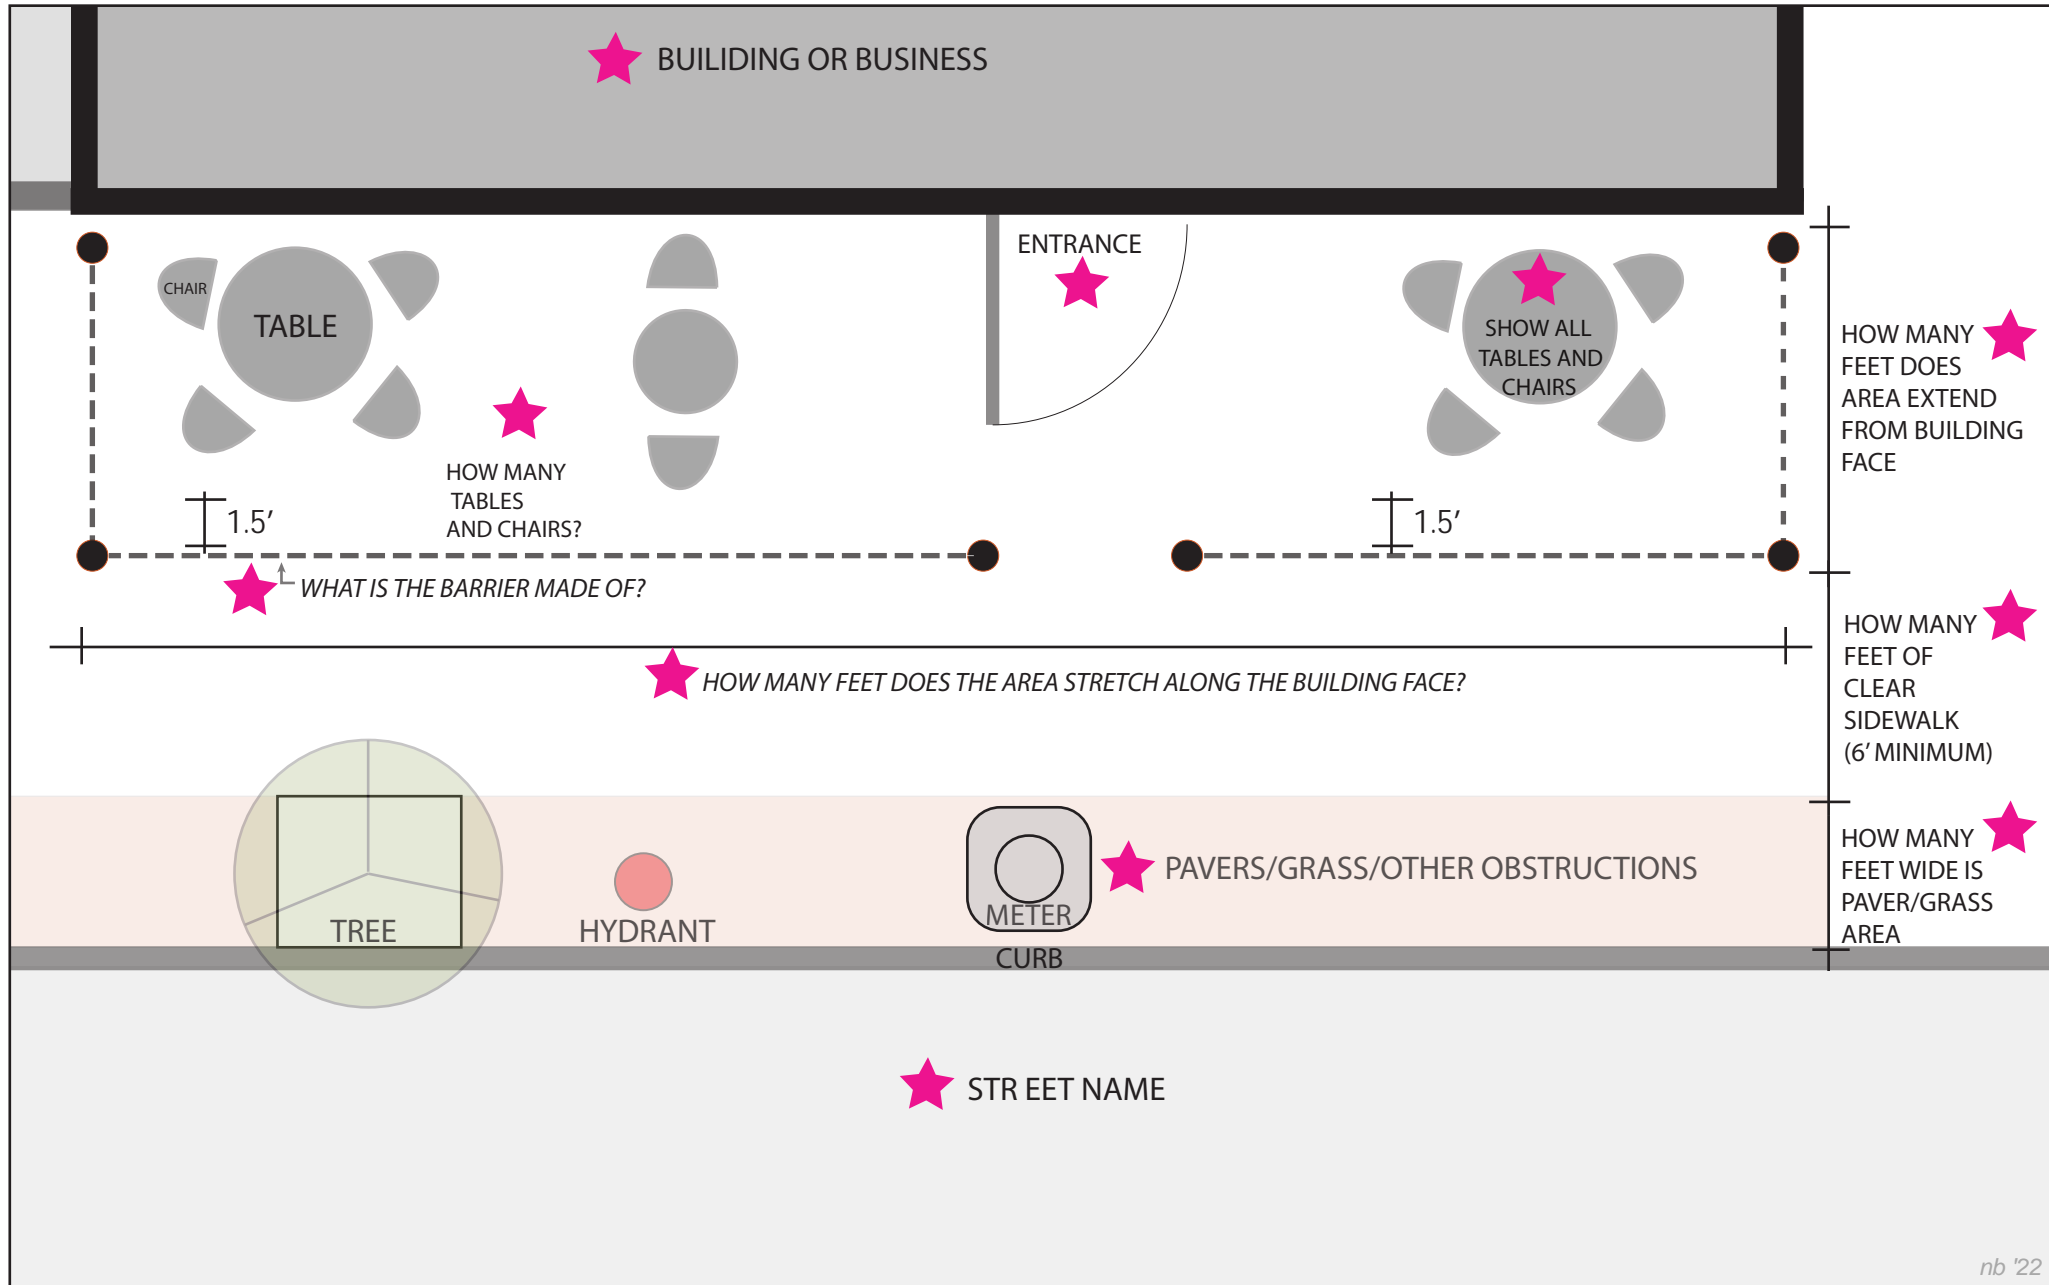

SIDEWALK CAFE CONCEPTUAL DIAGRAM - SITE PLAN

nb '22

NOT TO SCALE
CONCEPTUAL DRAWING ONLY
SITE CONDITIONS AND LAYOUT MAY VARY

MARK CORNERS OF SEATING AREA WITH GAFFER TAPE
ON SIDEWALK TO DELINEATE BOUNDARY.

SIDEWALK CAFE CONCEPTUAL DIAGRAM - MARKINGS

nb '22

NOT TO SCALE
CONCEPTUAL DRAWING ONLY
SITE CONDITIONS AND LAYOUT MAY VARY

MARK CORNERS OF SEATING AREA WITH GAFFER TAPE
ON SIDEWALK TO DELINEATE BOUNDARY.

SIDEWALK CAFE CONCEPTUAL DIAGRAM - QUEUING AREA MARKINGS

nb '22

NOT TO SCALE
CONCEPTUAL DRAWING ONLY
SITE CONDITIONS AND LAYOUT MAY VARY

MARK CORNERS OF QUEUING AREA WITH GAFFER TAPE
ON SIDEWALK TO DELINEATE BOUNDARY.

SIDEWALK CAFE CONCEPTUAL DIAGRAM - WHAT TO INCLUDE

nb '22

NOT TO SCALE
 CONCEPTUAL DRAWING ONLY
 SITE CONDITIONS AND LAYOUT MAY VARY

MARK CORNERS OF SEATING AREA WITH GAFFER TAPE
 ON SIDEWALK TO DELINEATE BOUNDARY.
 *GOOGLE MAPS IMAGERY MAY BE USED AS A BASEMAP.