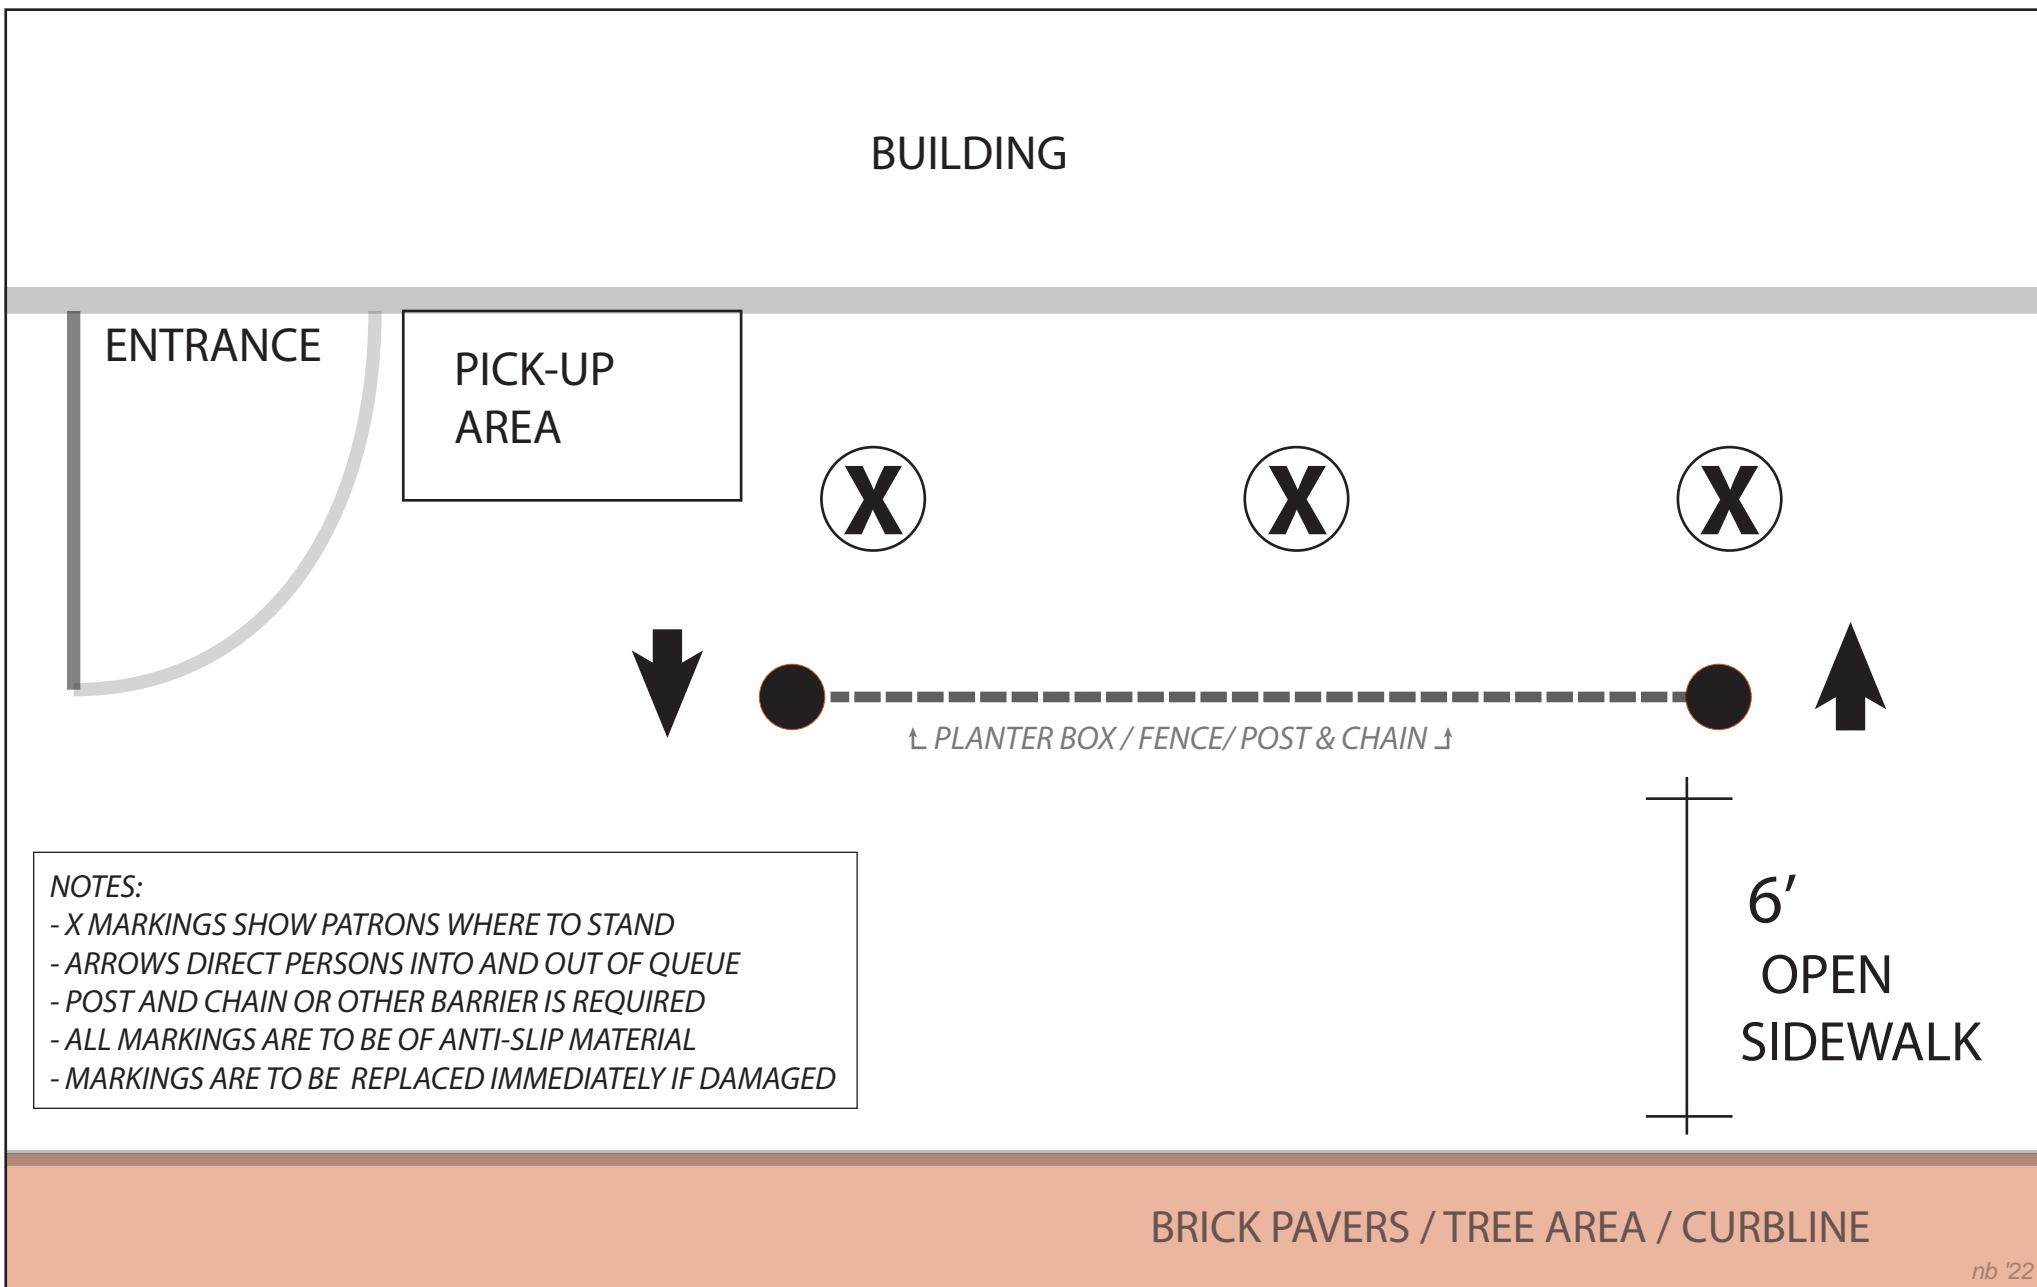

SIDEWALK CAFE CONCEPTUAL DIAGRAM - SITE PLAN

nb '22

NOT TO SCALE
CONCEPTUAL DRAWING ONLY
SITE CONDITIONS AND LAYOUT MAY VARY

MARK CORNERS OF SEATING AREA WITH GAFFER TAPE
ON SIDEWALK TO DELINEATE BOUNDARY.

SIDEWALK CAFE CONCEPTUAL DIAGRAM - MARKINGS

nb '22

NOT TO SCALE
CONCEPTUAL DRAWING ONLY
SITE CONDITIONS AND LAYOUT MAY VARY

MARK CORNERS OF SEATING AREA WITH GAFFER TAPE
ON SIDEWALK TO DELINEATE BOUNDARY.

SIDEWALK CAFE CONCEPTUAL DIAGRAM - QUEUING AREA MARKINGS

nb '22

NOT TO SCALE
CONCEPTUAL DRAWING ONLY
SITE CONDITIONS AND LAYOUT MAY VARY

MARK CORNERS OF QUEUING AREA WITH GAFFER TAPE
ON SIDEWALK TO DELINEATE BOUNDARY.

SIDEWALK CAFE CONCEPTUAL DIAGRAM - WHAT TO INCLUDE

nb '22

NOT TO SCALE
 CONCEPTUAL DRAWING ONLY
 SITE CONDITIONS AND LAYOUT MAY VARY

MARK CORNERS OF SEATING AREA WITH GAFFER TAPE
 ON SIDEWALK TO DELINEATE BOUNDARY.
 *GOOGLE MAPS IMAGERY MAY BE USED AS A BASEMAP.