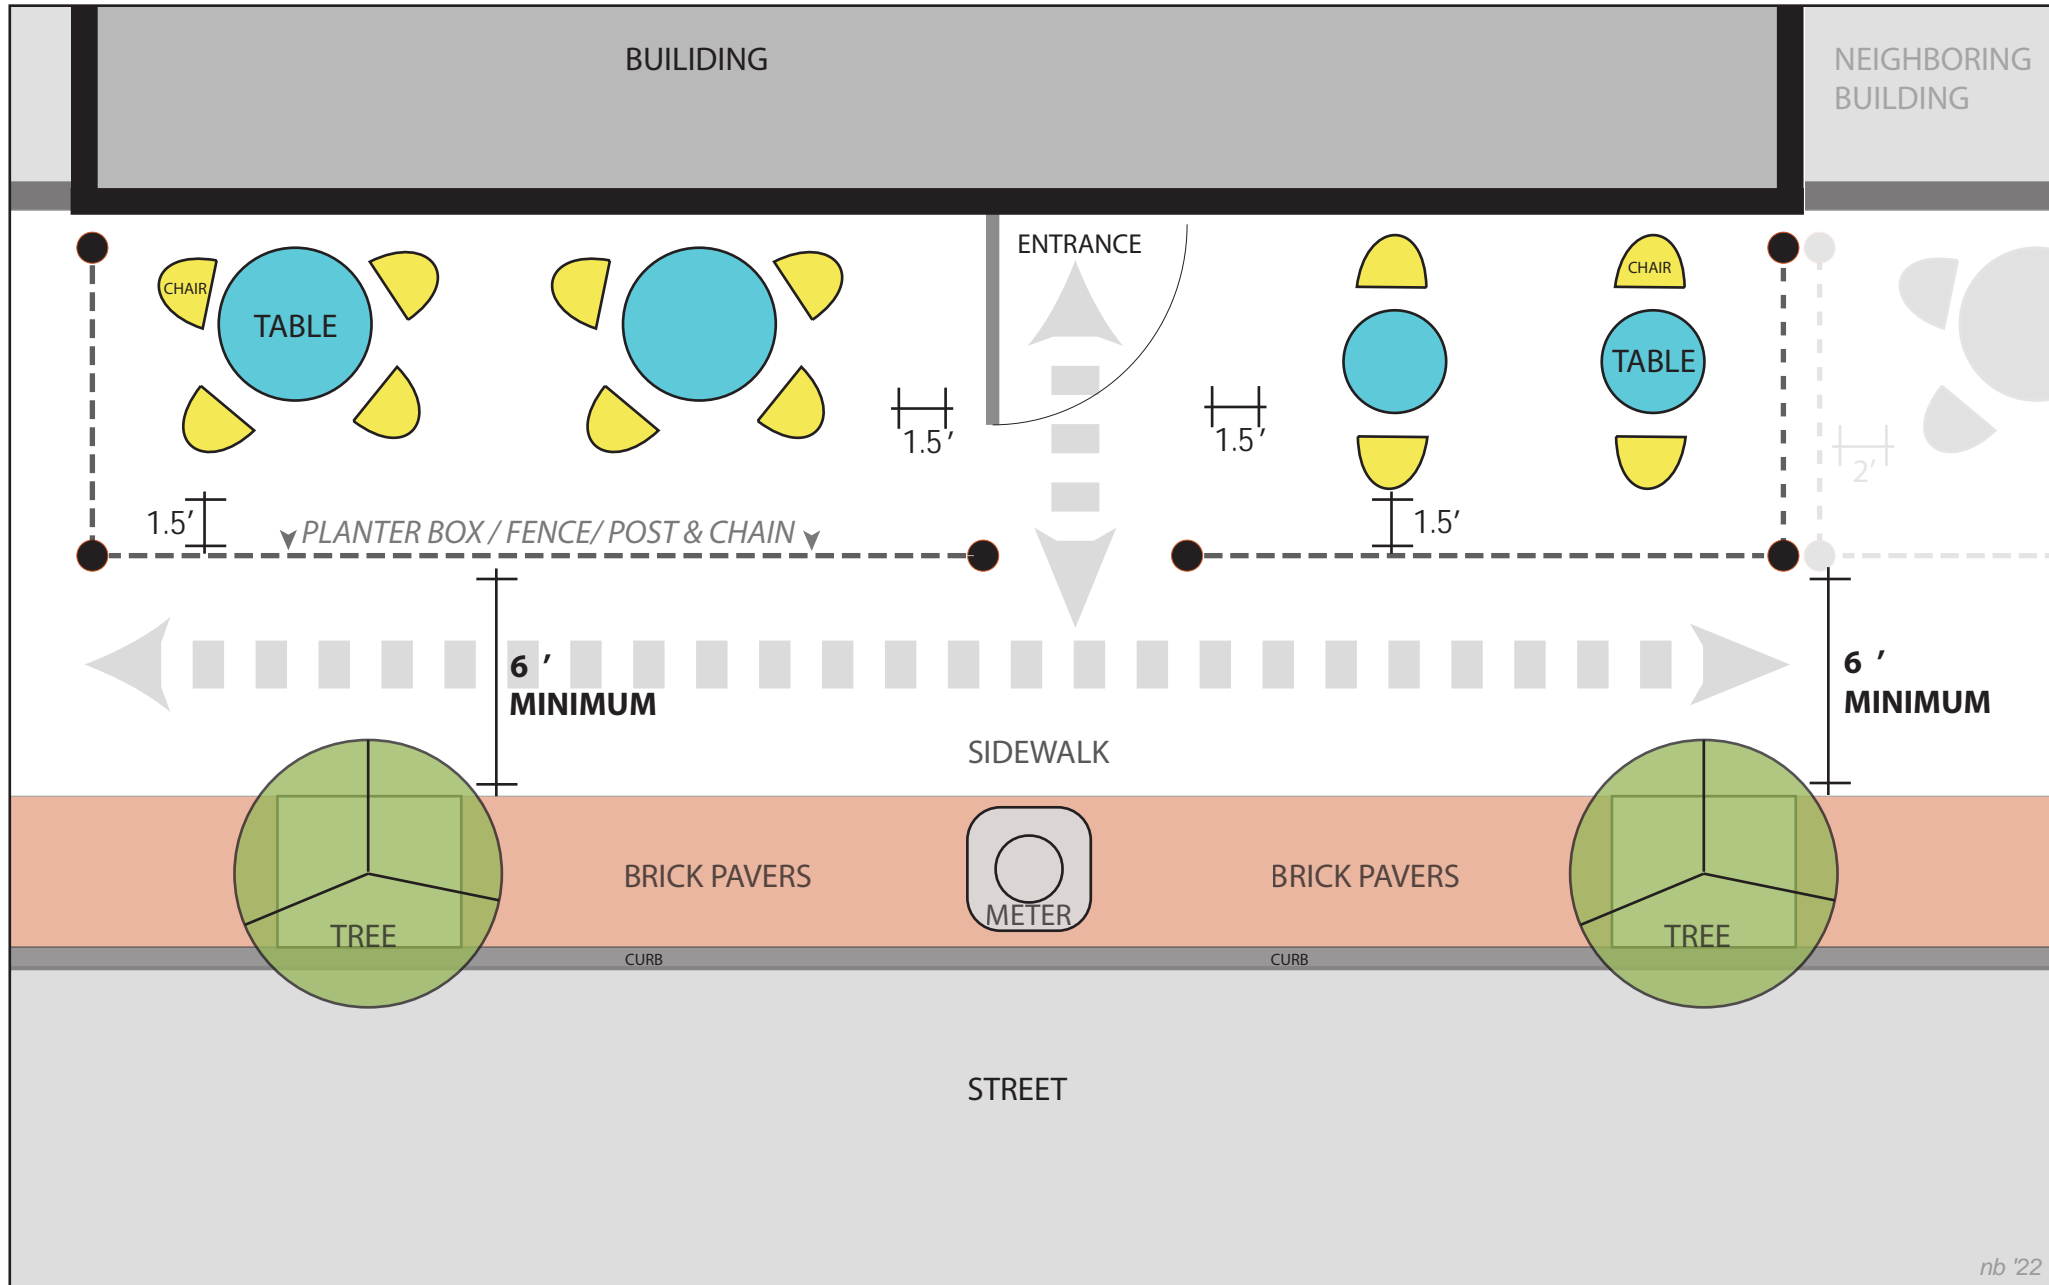

SIDEWALK CAFE CONCEPTUAL DIAGRAM - SITE PLAN

nb '22

NOT TO SCALE
CONCEPTUAL DRAWING ONLY
SITE CONDITIONS AND LAYOUT MAY VARY

MARK CORNERS OF SEATING AREA WITH GAFFER TAPE
ON SIDEWALK TO DELINEATE BOUNDARY.

SIDEWALK CAFE CONCEPTUAL DIAGRAM - MARKINGS

nb '22

NOT TO SCALE
CONCEPTUAL DRAWING ONLY
SITE CONDITIONS AND LAYOUT MAY VARY

MARK CORNERS OF SEATING AREA WITH GAFFER TAPE
ON SIDEWALK TO DELINEATE BOUNDARY.

SIDEWALK CAFE CONCEPTUAL DIAGRAM - QUEUING AREA MARKINGS

nb '22

NOT TO SCALE
CONCEPTUAL DRAWING ONLY
SITE CONDITIONS AND LAYOUT MAY VARY

MARK CORNERS OF QUEUING AREA WITH GAFFER TAPE
ON SIDEWALK TO DELINEATE BOUNDARY.

SIDEWALK CAFE CONCEPTUAL DIAGRAM - WHAT TO INCLUDE

nb '22

NOT TO SCALE
 CONCEPTUAL DRAWING ONLY
 SITE CONDITIONS AND LAYOUT MAY VARY

MARK CORNERS OF SEATING AREA WITH GAFFER TAPE
 ON SIDEWALK TO DELINEATE BOUNDARY.
 *GOOGLE MAPS IMAGERY MAY BE USED AS A BASEMAP.